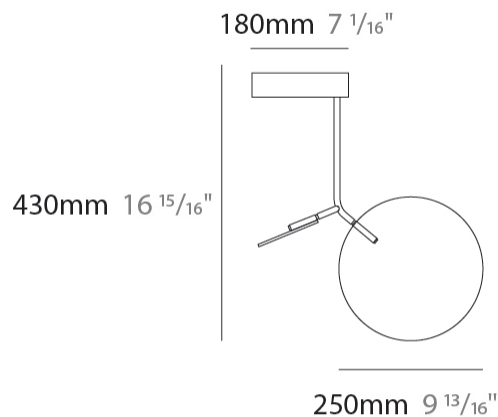

BALLON SUSPENSION

D71031-

base number   Finish Options   Finish Options

1. To build a product code in our configurator select the specify button on the base model # product page
2. To build a manual product code on this datasheet choose from the options listed below in blue font and add the suffix to the base model #

GENERAL

Series: Ballon
Brand: Tunto
Division: Design
Mounting Type: Suspension
Mounting Location: Ceiling
Subcategory: Pendant

PHYSICAL

Shape: Abstract
Width (mm): 390
Width (in): 15 ³/₈
Height (mm): 430
Height (in): 16 ¹⁵/₁₆
Light Distribution: Direct
Diffuser: Opal - PMMA with Small Panel
Fixture Finish: [WAL](#) / [OAK](#) / [BLK](#) / [WHI](#) / [GWI](#) / [GBK](#)
Holder Finish: [WHI](#) / [BLK](#) / [GWI](#) / [GBK](#)
Fixture Material: Metal / Wood

ELECTRICAL

Lamp Type: LED
Total Output Wattage (W): 12.6
Dimming: Tri-Mode (Non-Dimming and Phase Dimming (120Vac only) and 0-10V Dimming)
Driver Included: Yes
Driver Location: Integrated
Driver Type: Constant Current - Universal
Driver Class: Class 2
Input Voltage (V): 120 - 277
Constant Current (MA): 700

LED

Number of LEDs: 2
Color Temperature (°K): 3000
Max. Delivered Lumen (lm): 500
CRI: >85 CRI
Lamp Life (hrs): 50000

OPTICAL

Adjustability: Rotational 330°

RATINGS AND CERTIFICATIONS

Certified By: Certified for North American Standards
IP rating: IP20

PROJECT _____
TYPE _____
SPECIFIER _____
QUANTITY _____
DATE _____